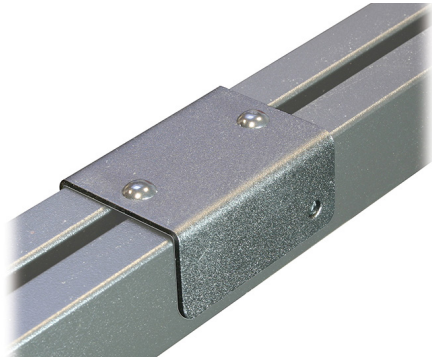

Easydeck Module Joint Channel

Product Data Sheet

A mild steel joint channel	
Part Nos	T77600
Materials	Mild Steel
Finish	Powder coated black
WLL	Not Rated
Weight	0.14Kg

Dimensions in mm