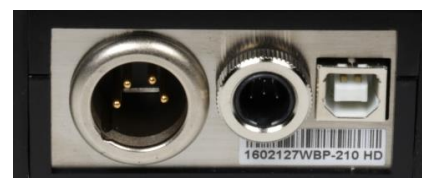

# WBP-210HD / WBP-212HD

"EXTREME Series" WIRELESS single/dual channel beltacks

NEW

**WBP-210HD** (single channel) & **WBP-212HD** (dual channel) are the brand new versions of ALTAIR *EXTREME Series* wireless intercom beltacks. **These new models replace their predecessors (WBP-210 & WBP-212), keeping the compatibility with them and with all ALTAIR wireless base stations.**

The new *Extreme Series* beltacks have been designed to satisfy the needs of the most demanding professionals, offering outstanding autonomy for the long "on field" working sessions. Equipped with both standard 4pin XLR and "miniature" 4pin XLR connectors, these beltacks are compatible with all ALTAIR headsets.

A new built-in *Bluetooth* interface allows the operation along with wireless BT headsets, widening the possibilities for the user.

When used along with an "HD" base station, *WBP-210HD* and *WBP-212HD* beltacks will deliver a 100Hz-7KHz audio quality, improving notably the clarity in the communication.

Extreme Series beltacks feature a robust design and a colour display screen to help the user navigate through the configuration menu, easing the operation even in the hardest conditions.

As in the previous *EXTREME* models, *TWIN MODE* operation allows the use of two beltacks (maximum) without a base station. This means flexibility for the user, who will be able to set up a two-positions wireless intercom system in seconds. As in every ALTAIR wireless beltack, antennas are located inside the enclosure allowing a more comfortable belt fitting.