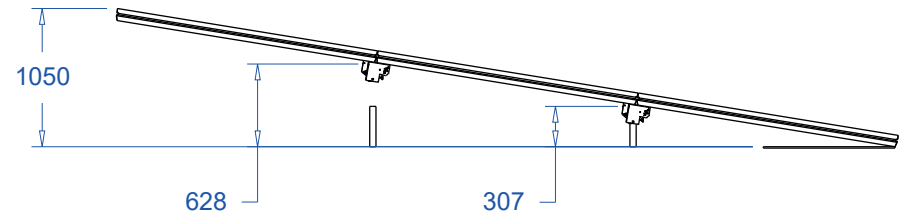

Product: All-in-one ramp support

Code: POPORU5

2 deck in line
step increments of 15 cm

3 deck in line
step increments of 15 cm

Product:	All-in-one ramp support
Code:	POPORU5

2 deck in line
step increments of 20 cm

3 deck in line
step increments of 20 cm

Product:	All-in-one ramp support	
Code:	POPORU5	

Product: All-in-one ramp support
 Code: POPORU5