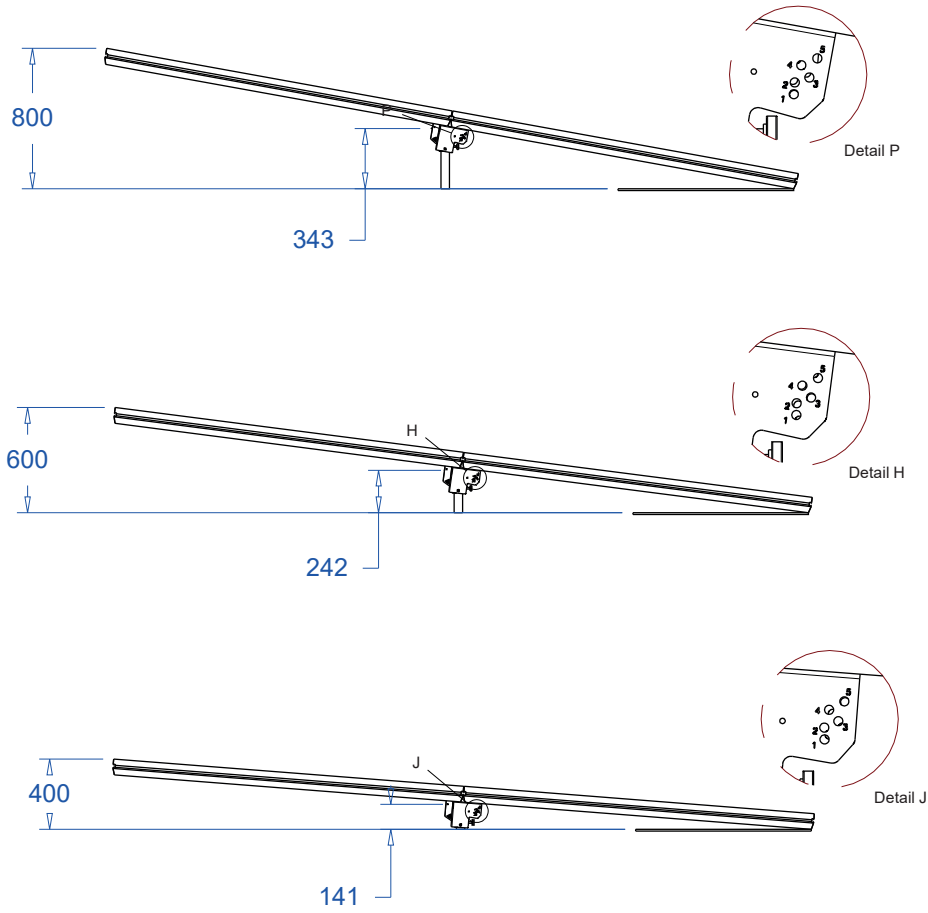

Product: All-in-one ramp support

Code: POPORU5

2 deck in line
step increments of 15 cm

3 deck in line
step increments of 15 cm

Product:	All-in-one ramp support
Code:	POPORU5

2 deck in line
step increments of 20 cm

3 deck in line
step increments of 20 cm

Product:	All-in-one ramp support	
Code:	POPORU5	

Product: All-in-one ramp support
 Code: POPORU5