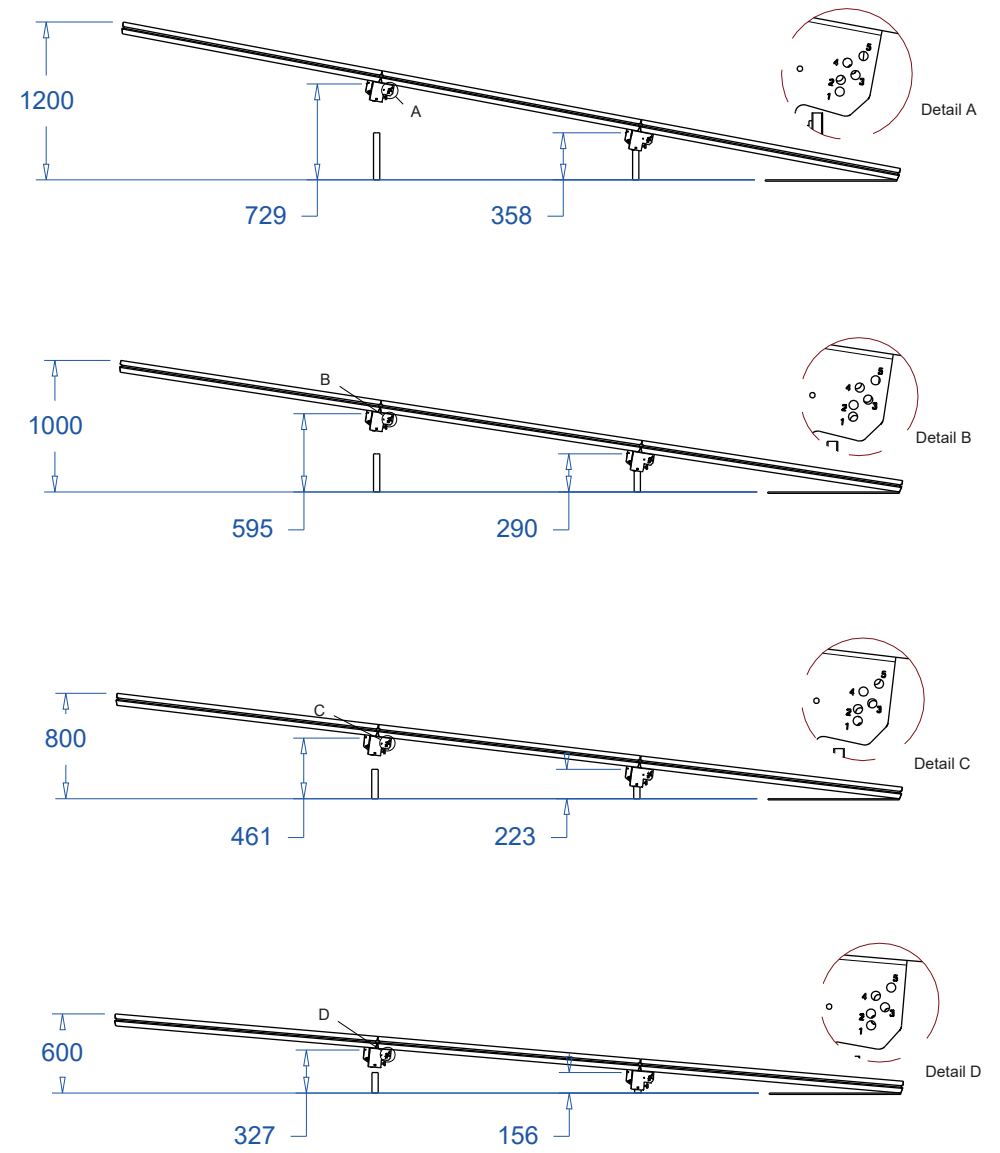

Product: All-in-one ramp support

Code: POPORU5

2 deck in line
step increments of 15 cm

3 deck in line
step increments of 15 cm

Product:	All-in-one ramp support
Code:	POPORU5

2 deck in line
step increments of 20 cm

3 deck in line
step increments of 20 cm

Product:	All-in-one ramp support	
Code:	POPORU5	

Product: All-in-one ramp support
 Code: POPORU5