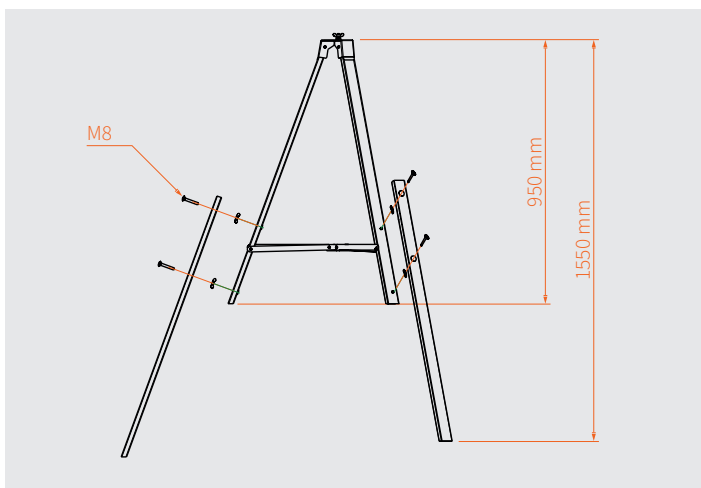

ADMIRAL
STAGING

| www.admiralstaging.com | Josink Kolkweg 10 | 7545 PR Enschede | The Netherlands | Tel: +31 53 4 301 201 |