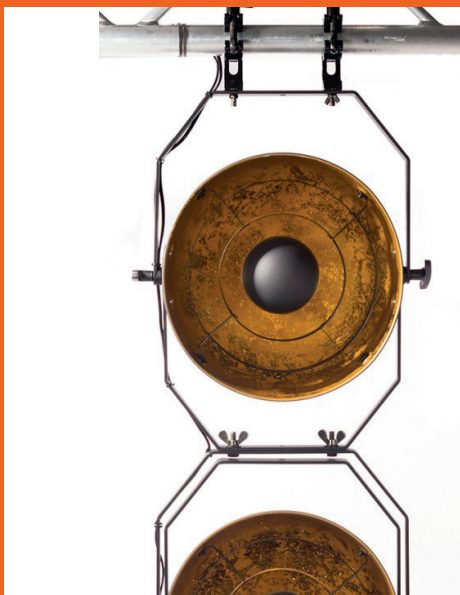

ADMIRAL
STAGING

VINTAGE LUMINAIRE

An Admiral Staging fixture with a vintage look because retro chic is absolutely en vogue!

Use these decorative fixtures for you TV shows, theatre productions or for live bands to add visual impact to an area and create the right ambiance.

KEY FEATURES

True1 IP65 In / Out

The Vintage fixture has a IP65 connection for professional use and equipped with a Seetronic true1 conector.

Interlinkable

Create an impressive setup by interlinking several Vintage luminaires using the two sturdy brackets.

DIMENSIONS

TECHNICAL DATA

Vintage lumin 60W D=38 PC true w connector in box

Article code:	ARADRED47
EAN:	8720094428222
Connection:	Seetronic true1 IP65 in/out
Power consumption:	60W (bulb included)
Fitting:	E27
Dimensions:	diameter globe: 380 mm 510 x 270 x 480 mm (L x W x H)
Weight:	4.15 kg

Vintage lumin 60W D=53 PC true w connector in box

Article code:	ARADRED57
EAN:	8720094428239
Connection:	Seetronic true1 IP65 in/out
Power consumption:	60W (bulb included)
Fitting:	E27
Dimensions:	diameter globe: 530 mm 690 x 350 x 660 mm (L x W x H)
Weight:	6.05 kg