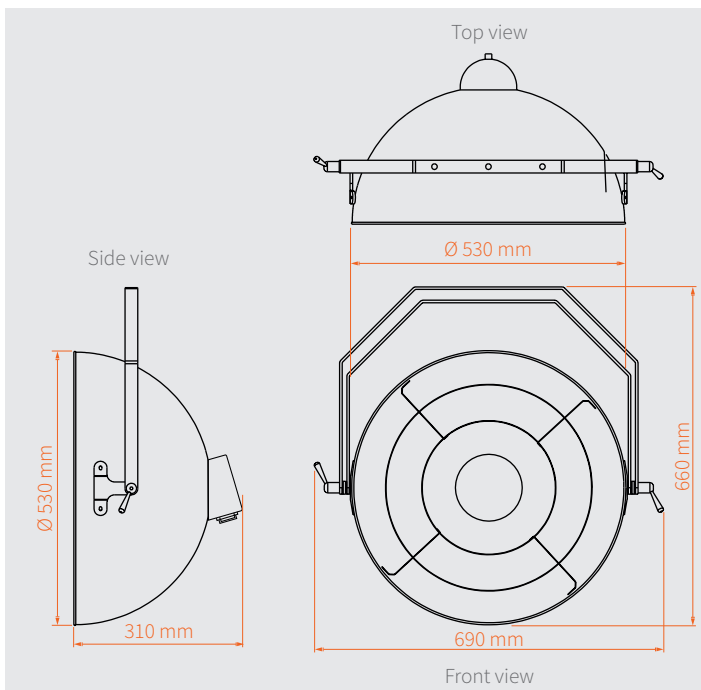

DIMENSIONS

TECHNICAL DATA

Vintage lumin 60W D=38 PC true w connector in box

Article code:	ARADRED47
EAN:	8720094428222
Connection:	Seetronic true1 IP65 in/out
Power consumption:	60W (bulb included)
Fitting:	E27
Dimensions:	diameter globe: 380 mm 510 x 270 x 480 mm (L x W x H)
Weight:	4.15 kg

Vintage lumin 60W D=53 PC true w connector in box

Article code:	ARADRED57
EAN:	8720094428239
Connection:	Seetronic true1 IP65 in/out
Power consumption:	60W (bulb included)
Fitting:	E27
Dimensions:	diameter globe: 530 mm 690 x 350 x 660 mm (L x W x H)
Weight:	6.05 kg