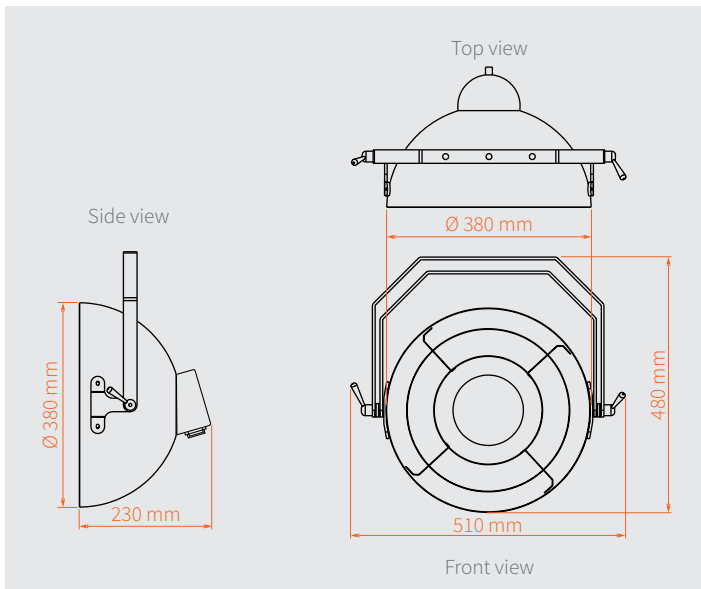

KEY FEATURES

True1 IP65 In / Out

The Vintage fixture has a IP65 connection for professional use and equipped with a Seetronic true1 conector.

Interlinkable

Create an impressive setup by interlinking several Vintage luminaires using the two sturdy brackets.

DIMENSIONS

TECHNICAL DATA

Vintage lumin 60W D=38 PC true w connector in box

Article code:	ARADRED47
EAN:	8720094428222
Connection:	Seetronic true1 IP65 in/out
Power consumption:	60W (bulb included)
Fitting:	E27
Dimensions:	diameter globe: 380 mm 510 x 270 x 480 mm (L x W x H)
Weight:	4.15 kg

Vintage lumin 60W D=53 PC true w connector in box

Article code:	ARADRED57
EAN:	8720094428239
Connection:	Seetronic true1 IP65 in/out
Power consumption:	60W (bulb included)
Fitting:	E27
Dimensions:	diameter globe: 530 mm 690 x 350 x 660 mm (L x W x H)
Weight:	6.05 kg