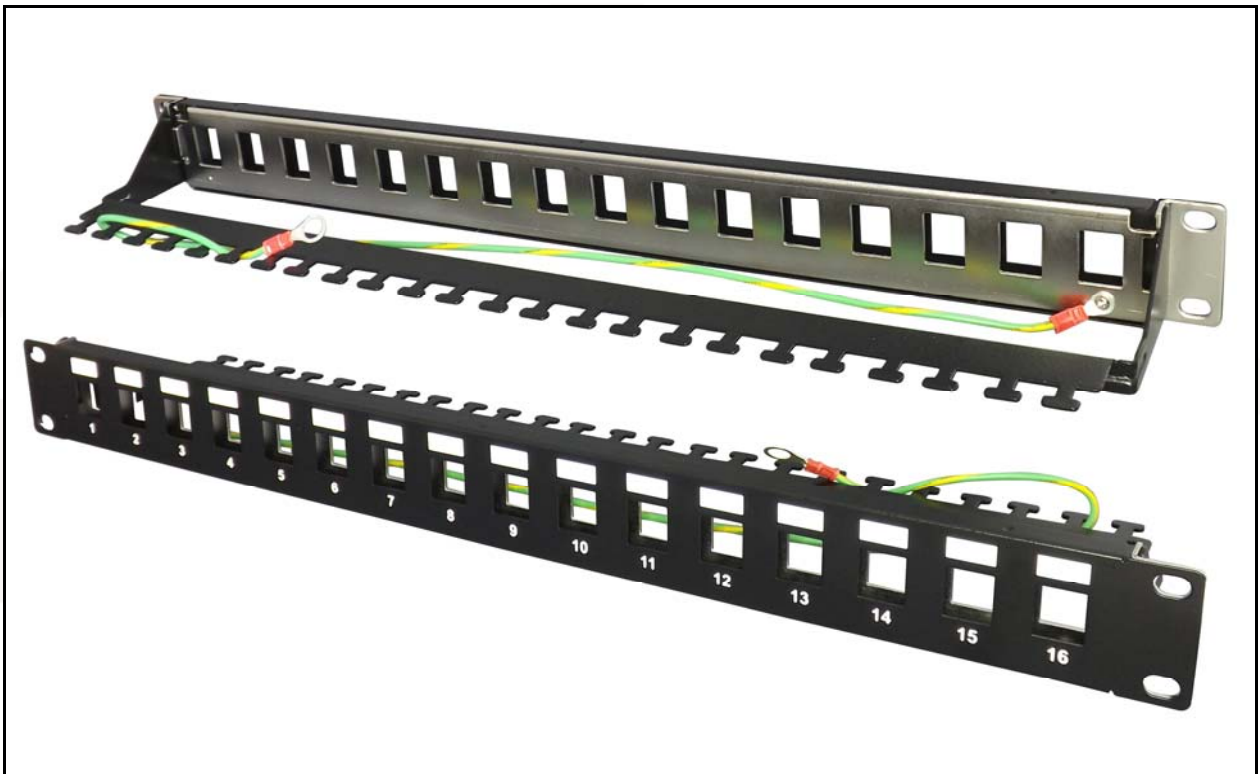

## 16 port empty keystone panel – for wider keystones

### **16 port empty keystone panel (FFK16mt)**

#### **Features**

- FFK16mtY: 16 port empty keystone panel suitable for a wide variety of keystone (**up to 27mm wide**)
- Mounts to any standard 19-inch rack, cabinet or wall bracket
- Clear numbering on the front provides a quick, easy way to identify cable runs
- Suitable for shielded or unshielded keystones
- Screw for mounting earth wire if required

#### **Specifications**

- Weight: FFK16mt=424g
- Colour: black
- Material: Cold Rolled Carbon Steel
- Dimensions: 482 x 44 x 91mm

ROHS Compliant

Code: FFK16mt

TOLERANCE: X ± 1 · X ± 0.2 · XX ± 0.15