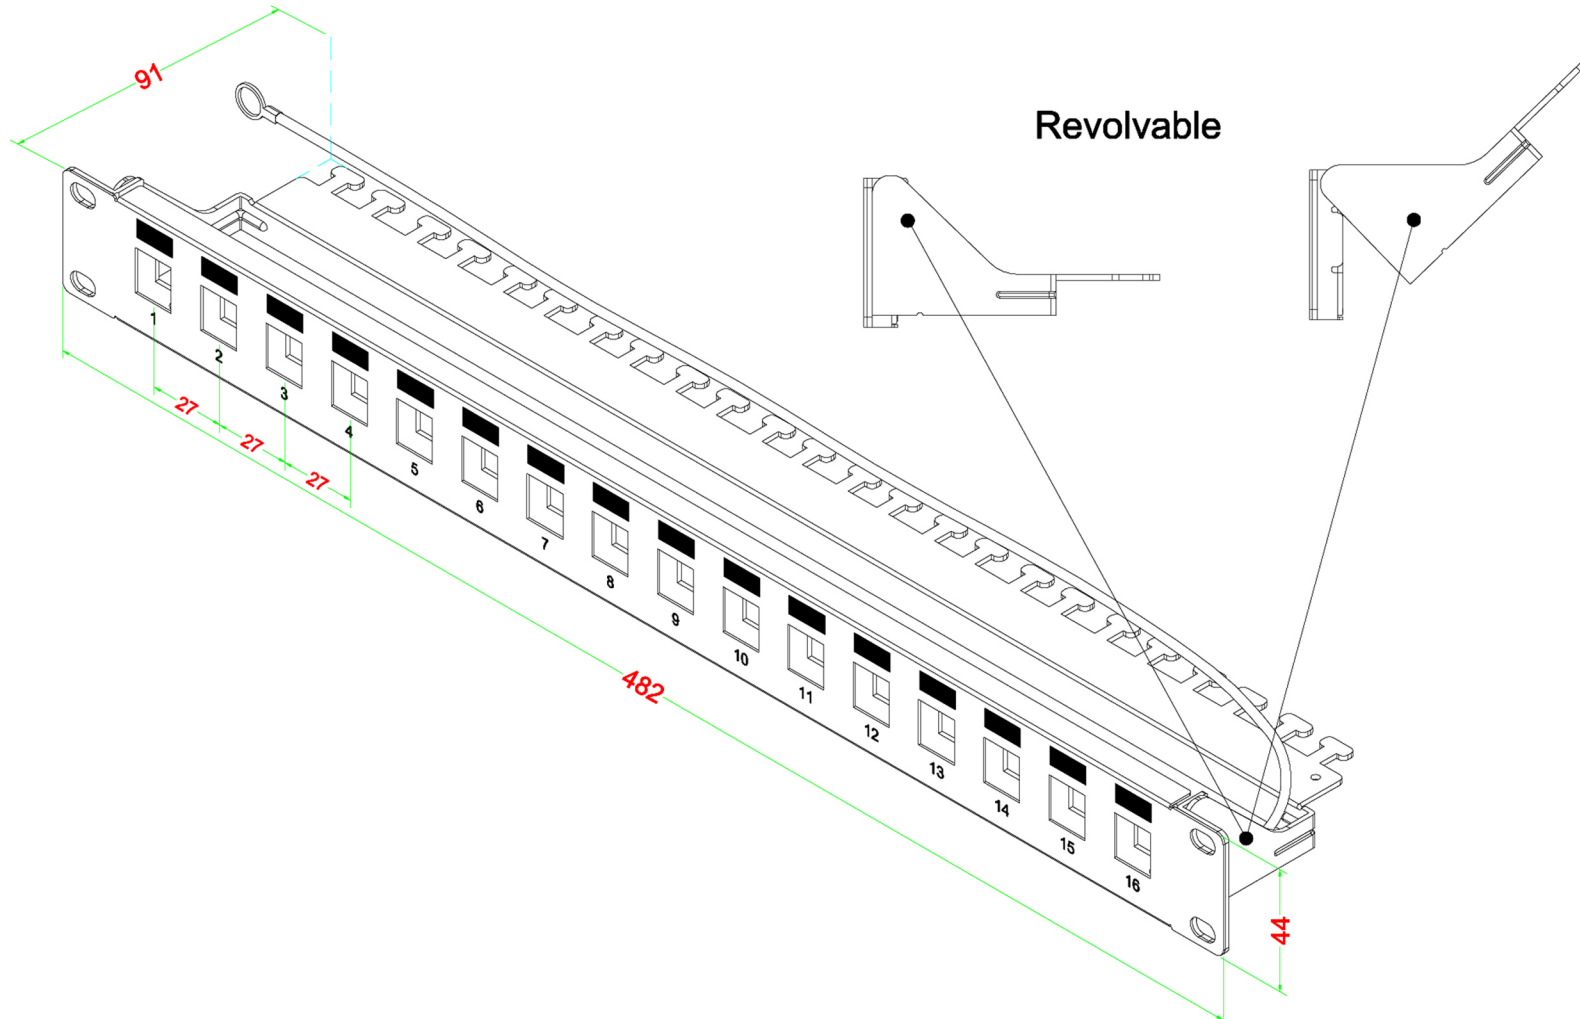

## 16 port empty keystone panel – for wider keystones

### **16 port empty keystone panel (FFK16mt)**

#### **Features**

- FFK16mtY: 16 port empty keystone panel suitable for a wide variety of keystone (**up to 27mm wide**)
- Mounts to any standard 19-inch rack, cabinet or wall bracket
- Clear numbering on the front provides a quick, easy way to identify cable runs
- Suitable for shielded or unshielded keystones
- Screw for mounting earth wire if required

#### **Specifications**

- Weight: FFK16mt=424g
- Colour: black
- Material: Cold Rolled Carbon Steel
- Dimensions: 482 x 44 x 91mm

ROHS Compliant

Code: FFK16mt

TOLERANCE: X ± 1 · X ± 0.2 · XX ± 0.15