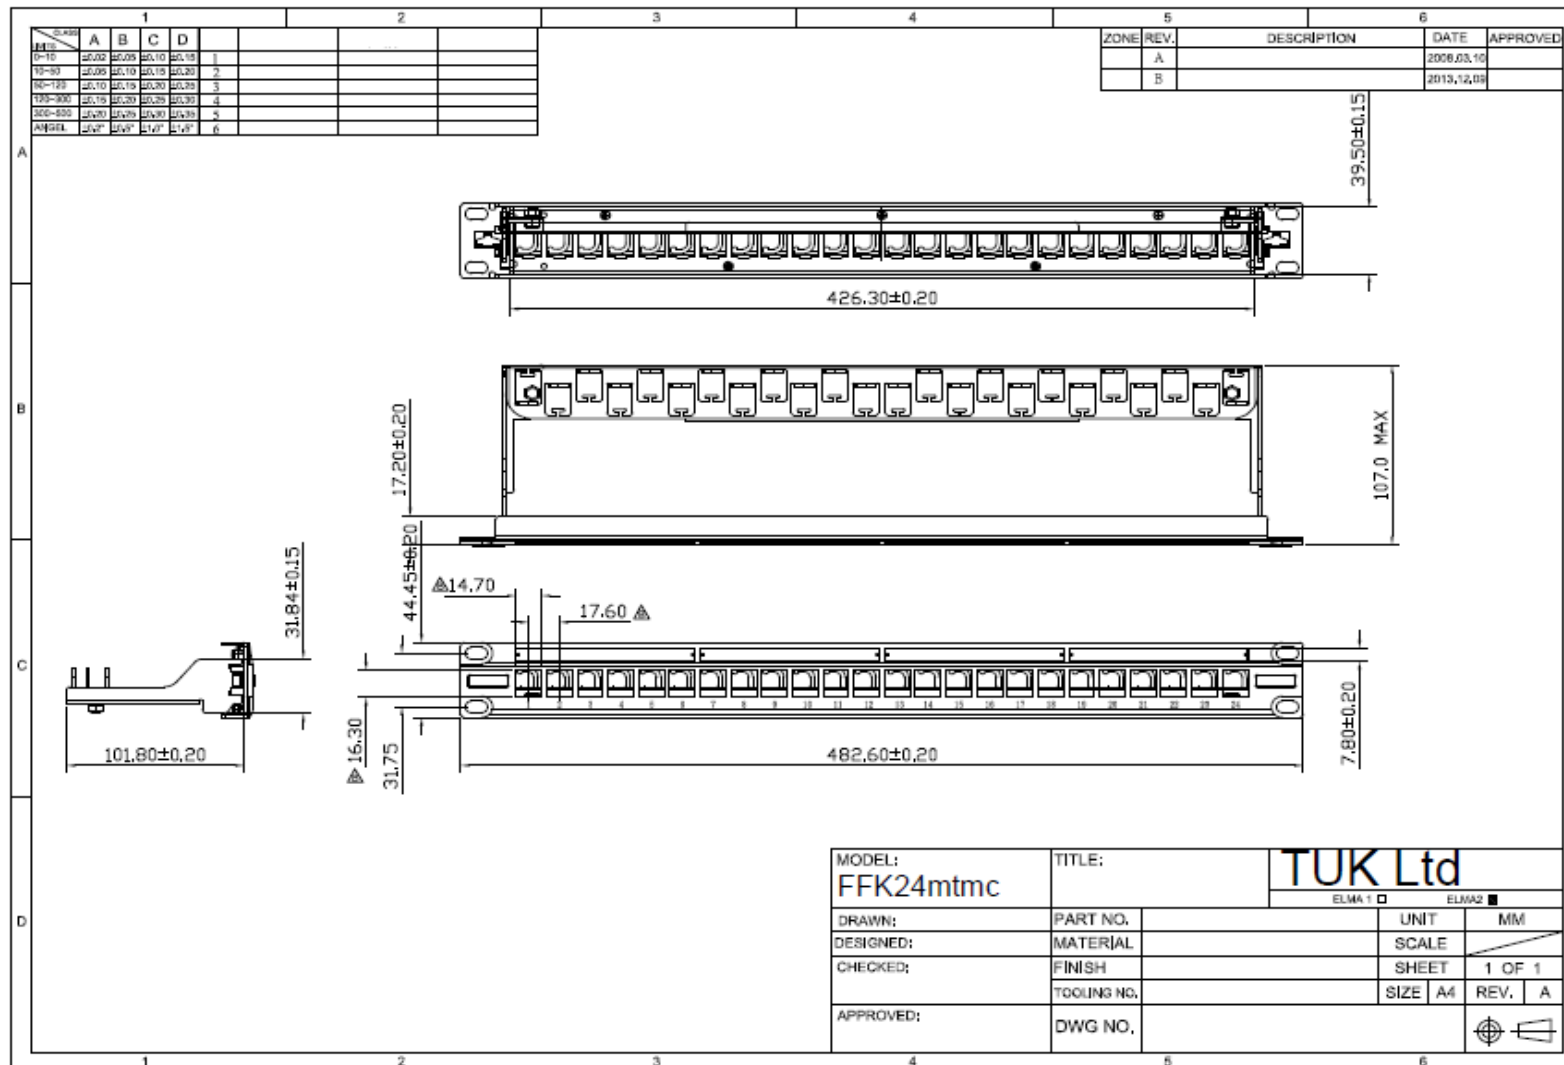

24 port empty keystone panel with cable management and earthing

24 port empty keystone panel with cable management and earthing (FFK24mtmc)

Features

- Suitable for a wide variety of keystone (**up to 17.6mm wide**)
- Mounts to any standard 19-inch rack, cabinet or wall bracket
- Clear numbering on the front provides a quick, easy way to identify cable run
- 'Slip-in' label facility for port identification
- High quality removable metal rear cable management with earthing

Specifications

- Weight: 790g
- Colour: black

TUK Ltd, Unit 4, Wimbledon Stadium Business Centre, Riverside Road, London, SW17 0BA

Tel: 020 8946 6688 Fax: 020 8879 7410 Email: sales@tuk.co.uk Website: www.tuk.co.uk