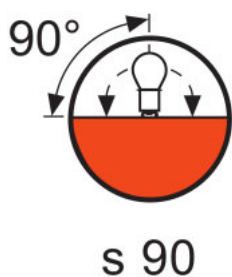

Product datasheet

Packaging Information

Product number	EAN/UPC	Packaging	Quantity	Outside dimensions l x w x h	Gross weight
54486	4008321632197	Folding box (SKU)	1	2.2 in x 2.2 in x 7.5 in	0.3 lb
54486	4008321984241	Shipping box (Case)	12	9.8 in x 8.5 in x 7.6 in	4.5 lb

The mentioned product code describes the smallest quantity unit which can be ordered. One shipping unit can contain one or more single products. When placing an order, for the quantity please enter single or multiples of a shipping unit.

Disclaimer

OSRAM does not accept liability for errors, changes and omissions.