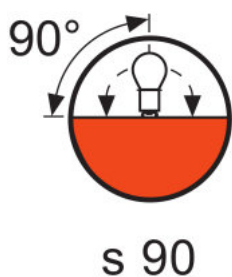

Product datasheet

Packaging Information

Product number	EAN/UPC	Packaging	Quantity	Outside dimensions l x w x h	Gross weight
54494	4008321623997	Folding box (SKU)	1	1.6 in x 1.6 in x 5.1 in	0.1 lb
54494	4008321624000	Shipping box (Case)	12	7 in x 5.4 in x 6 in	1.4 lb

The mentioned product code describes the smallest quantity unit which can be ordered. One shipping unit can contain one or more single products. When placing an order, for the quantity please enter single or multiples of a shipping unit.

Disclaimer

OSRAM does not accept liability for errors, changes and omissions.