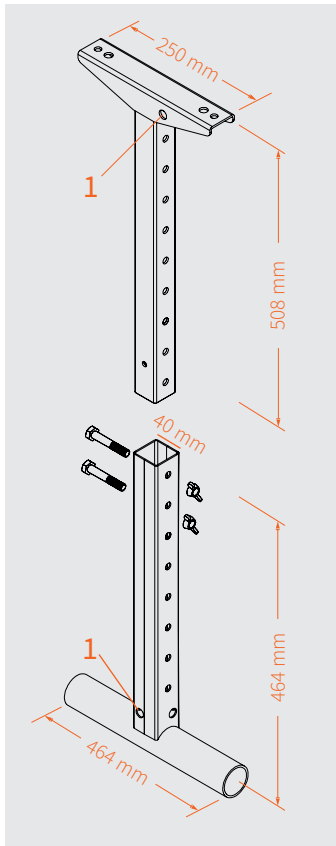

Extendable

All the Freedom System setups can be further extended either vertically or horizontally.

www.admiralstaging.com

DIMENSIONS

TECHNICAL DATA

1 CHOOSE HEIGHT

Freedom Drop Arm starter set

Article code: RIPFKY1015
 EAN code: 8720094422558
 Variable height: from 57.2 up to 87.2 cm

Set includes *Freedom Drop arm top side black*

Article code: RIPFT08T
 WLL: 200 kg
 Material: stainless steel
 Weight: 1.01 kg

Freedom Drop arm bottom side black

Article code: RIPFT08B
 WLL: 200 kg
 Diameter tube: \varnothing 50 mm
 Material: stainless steel
 Weight: 1.13 kg

Freedom coupler set

Article code: RIPFZK10
 WLL: 200 kg
 Material: 2 mm stainless steel
 Dimensions mm: 180 x 36 x 36
 Weight: 0.68 kg
 Provided: 1 x couple plate
 4 x bolt M10 x 55
 4 x wing nut M10
 4 x self lock nuts M10

Freedom length 1x profile

Lengths available	50 cm	100 cm	150 cm	200 cm
Article code:	RIPFZP30	RIPFZP35	RIPFZP40	RIPFZP45
WLL:	200 kg			
Material:	aluminium			
Dimensions mm:	500 x 40 x 40	1000 x 40 x 40	1500 x 40 x 40	2000 x 40 x 40
Weight:	0.6 kg	1.25 kg	1.85 kg	2.5 kg