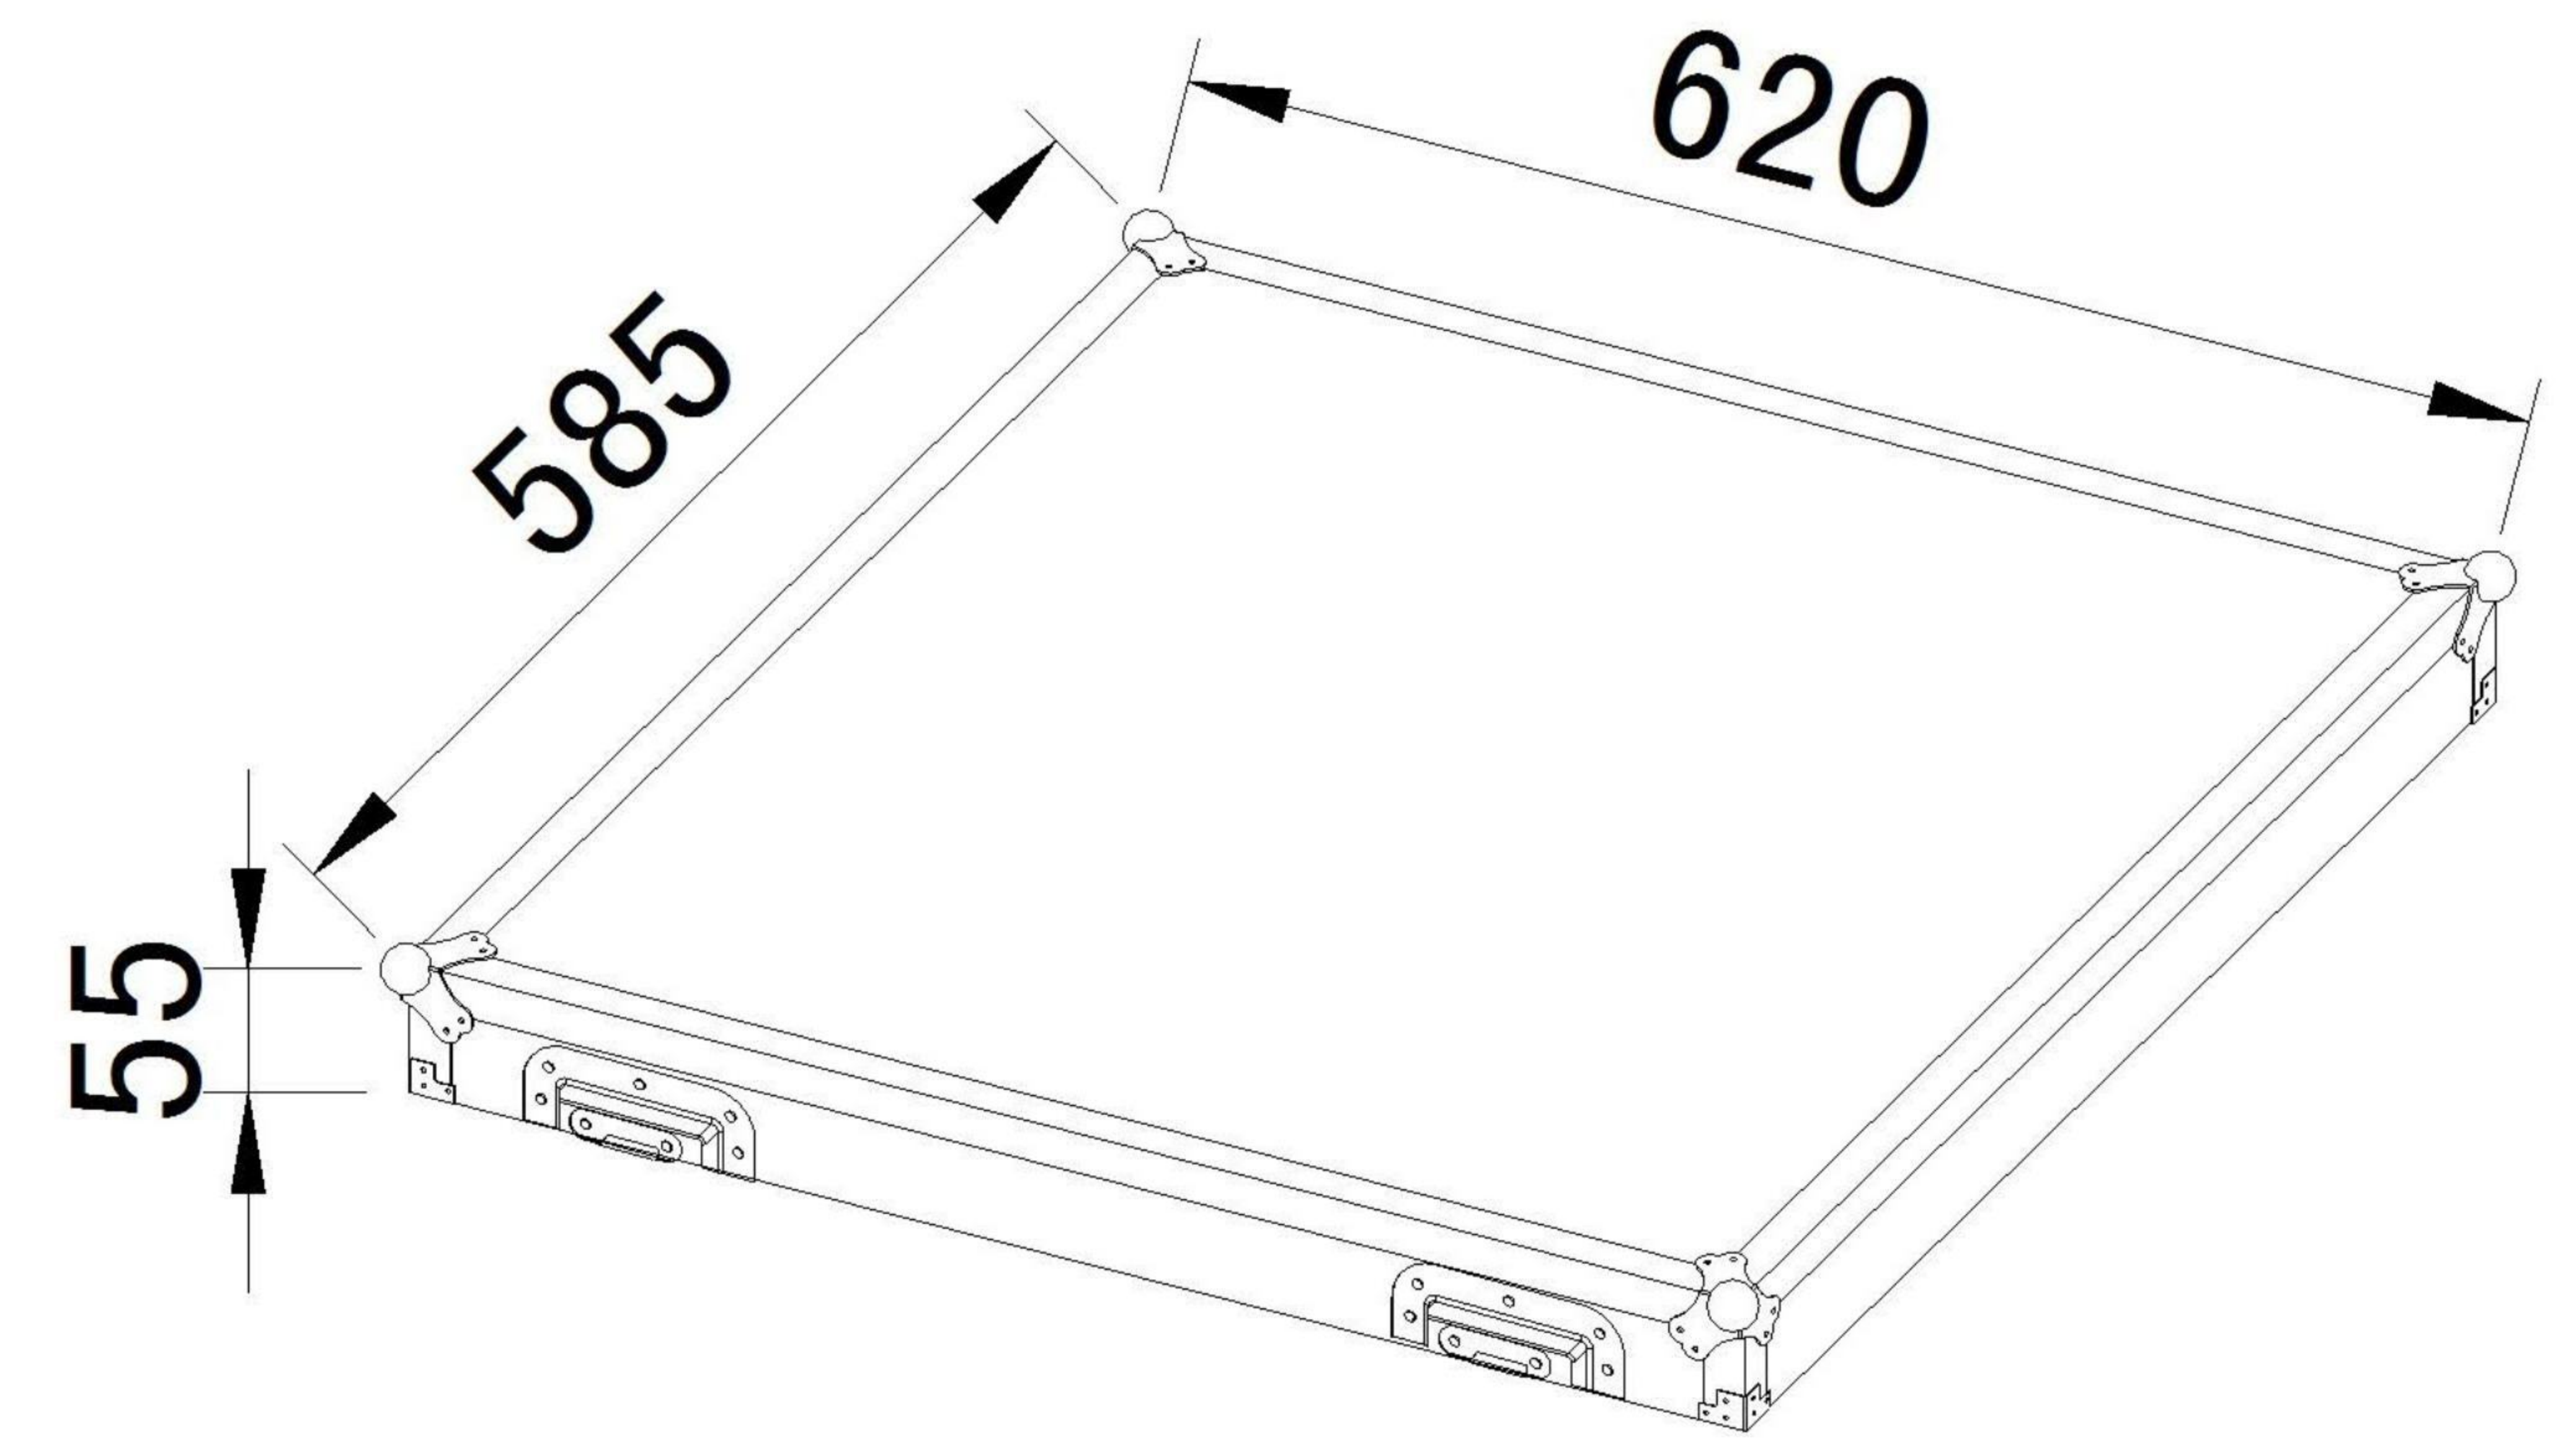

# CASE-3 FOR BATTERY LIGHTS

External Dims.: 620 \* 585(including ball corners 600) \* 180mm

WWW.JVCASE.COM

125