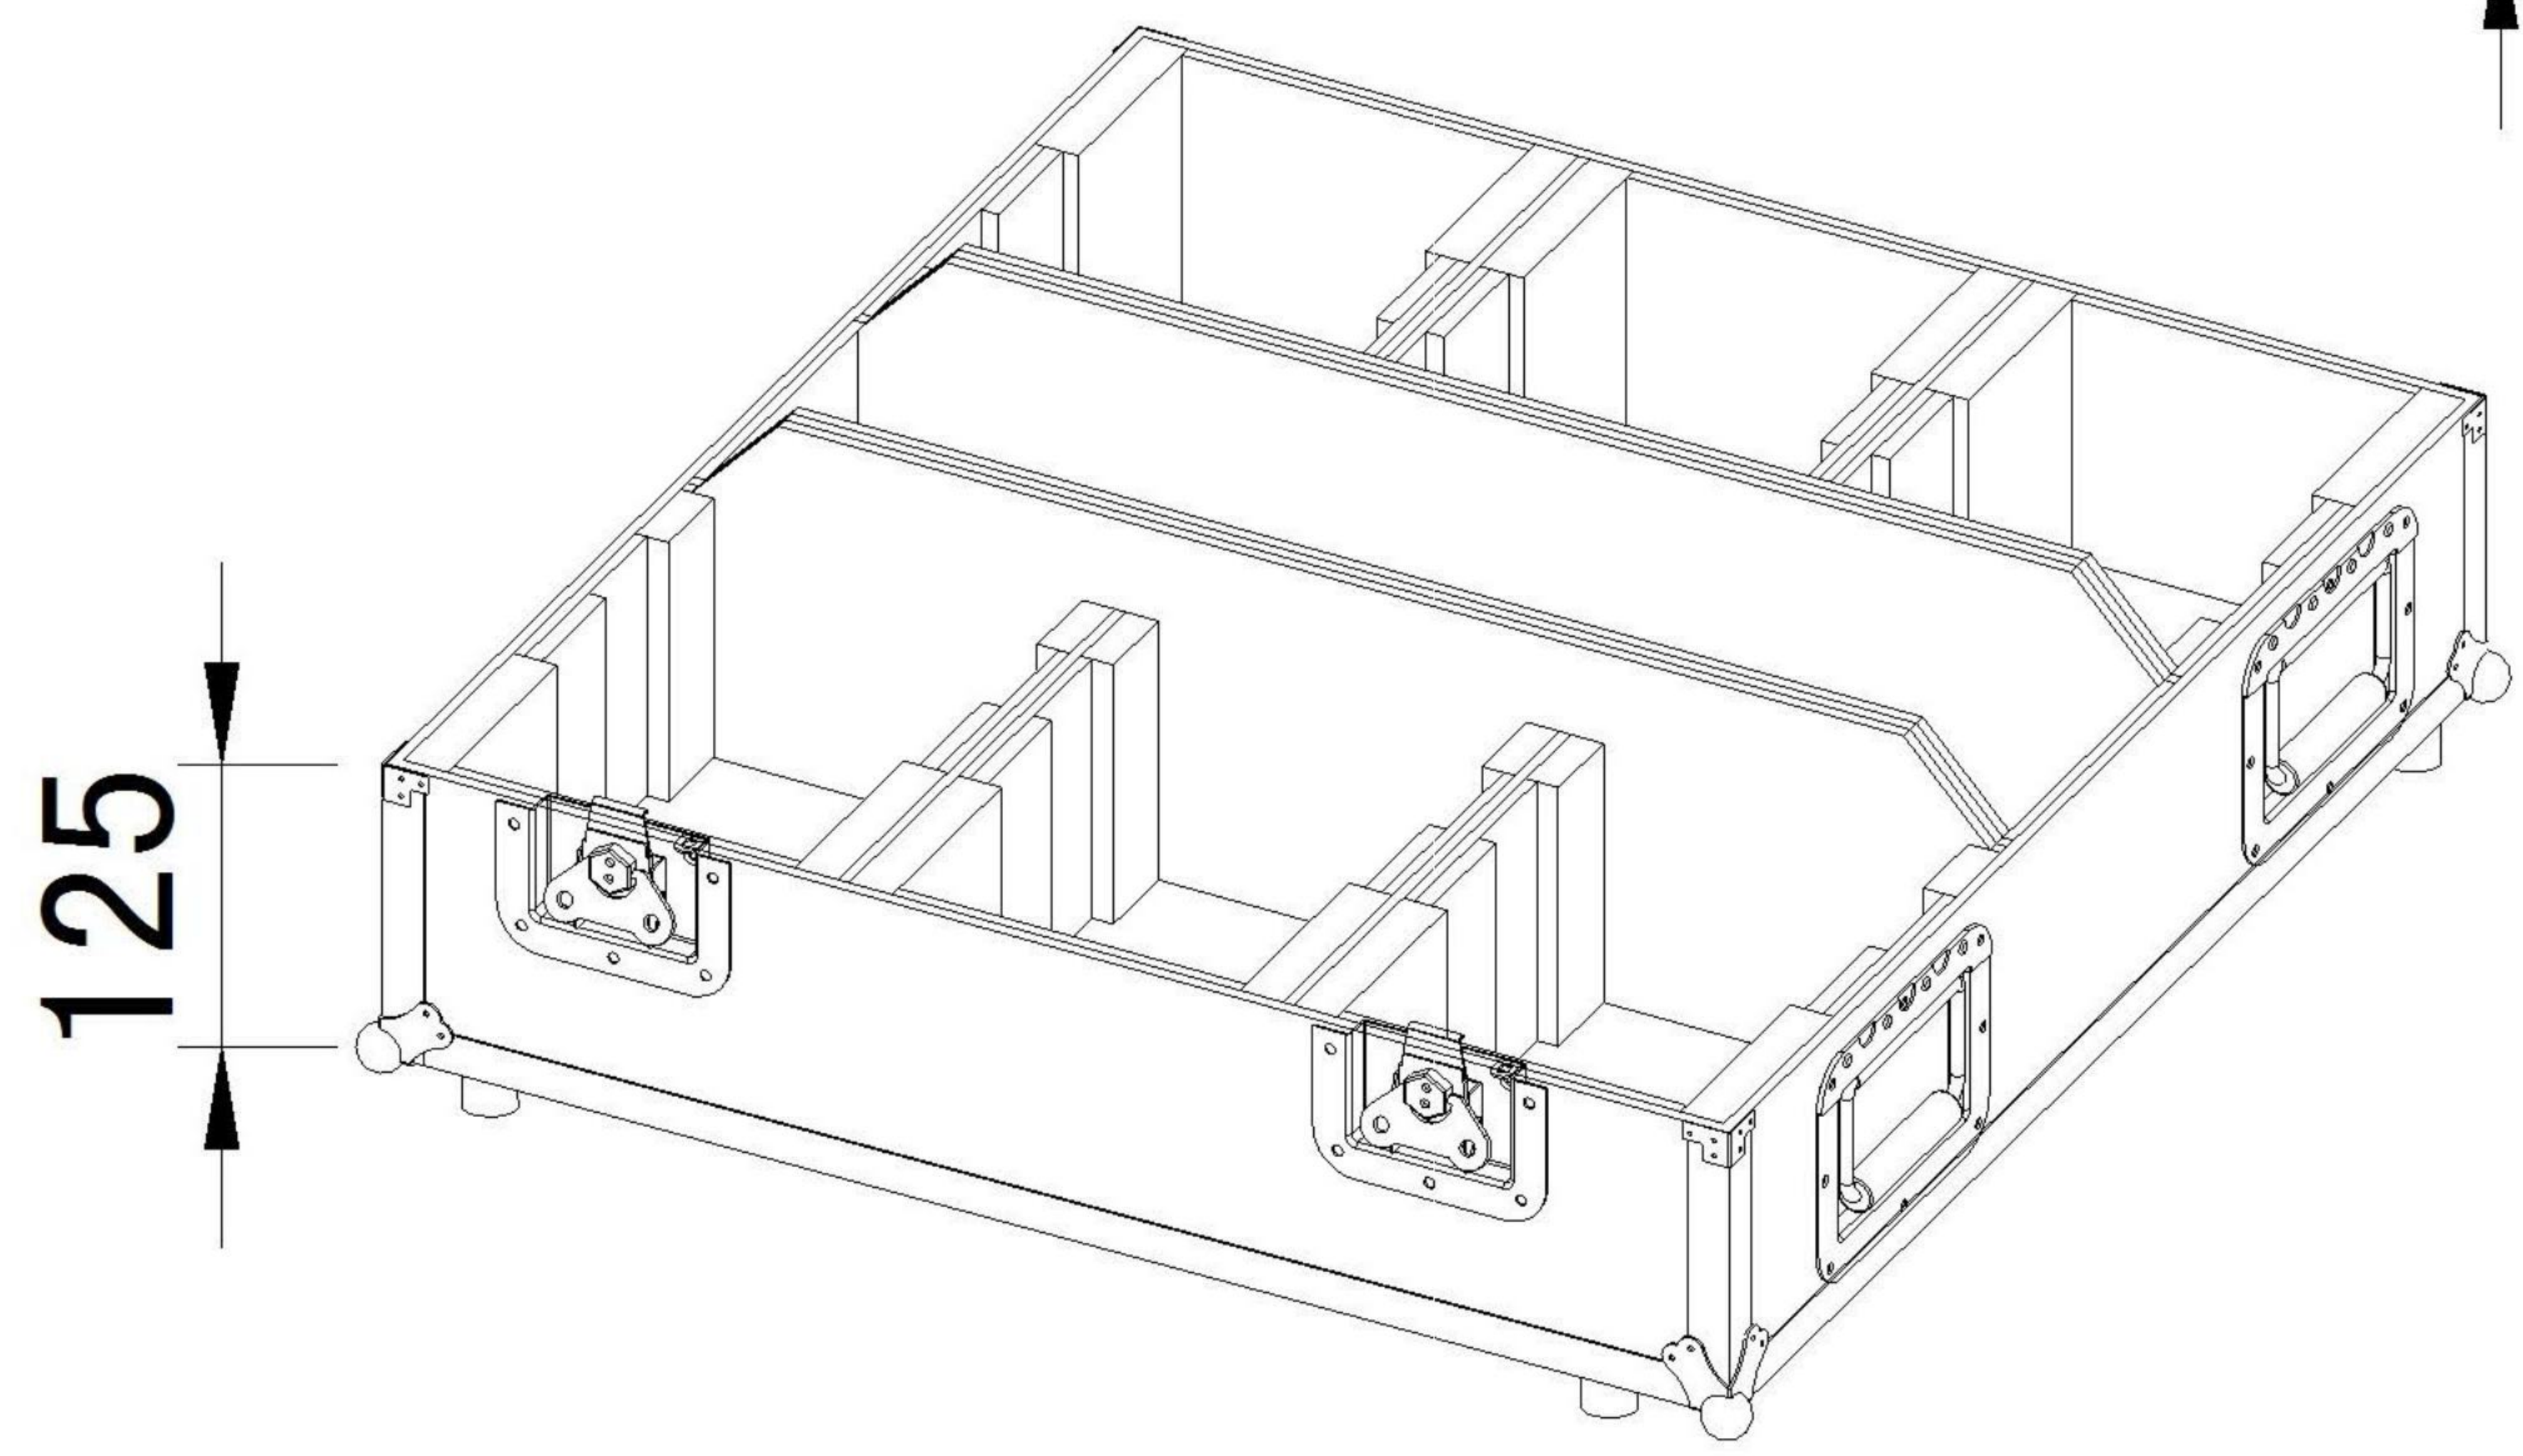

# CASE-3 FOR BATTERY LIGHTS

External Dims.: 620 \* 585(including ball corners 600) \* 180mm

WWW.JVCASE.COM

125